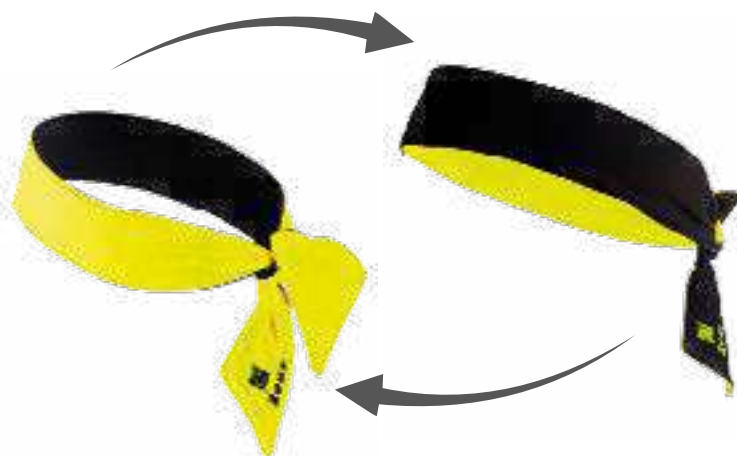

BANDANA PADEL

MISURE / SIZES: 35 cm length

MATERIALE / MATERIAL:

87% Poliestere/Polyester

13% Elastan/Elastane

AVAILABLE UNTIL

2027

Reversible

PADEL
LINE