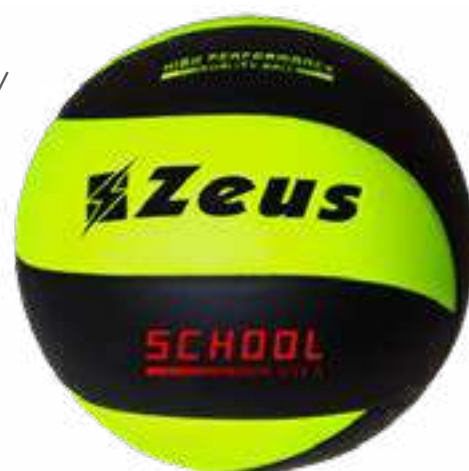

COLORI / COLORS

Nero-Giallo Fluo (BLACK-YELLOW FLUO)

MISURE Size	PESO Weight
5	200 - 220 g

**AVAILABLE UNTIL
2027**

Zeus
veste gli dei

Pallone Beach Volley

NEON

Indicato per gare amatoriali/ Suitable for amateurs competition