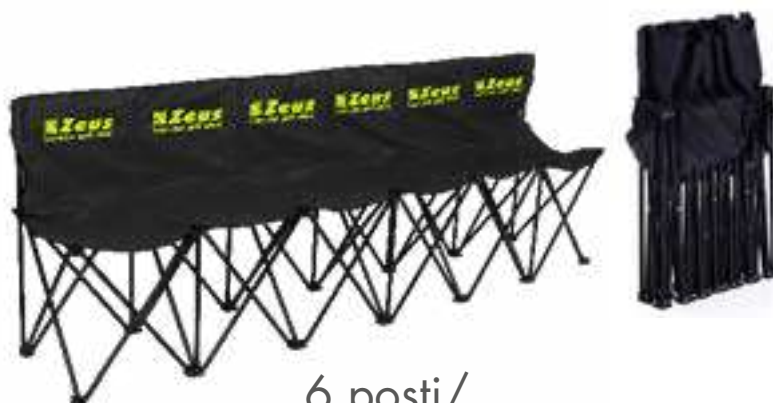

PLAYER SEATS

MISURE / MEASURES

aperto/open: 270x48x78 cm

chiuso/closed: 80x46 cm

seduta/seat 40x40

peso/weight: 11 kg

MATERIALE / MATERIAL

struttura in acciaio, seduta e schienale

in tessuto di alta qualità/

steel structure, seat and back in high quality fabric

6 posti/
6 seats

La panchina è fornita con la sua borsa per il trasporto. Capacità: 90 kg per seduta/
The bench is supplied with its carrying bag. Capacity: 90 kg per seat.

AVAILABLE UNTIL
2027