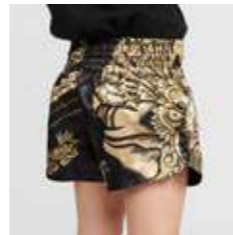

ABJ20 NERO BLACK **SIZE** S 5/6Y M 7/8Y L 9/10Y XL 11/12Y 2XL +13Y

QUICK VIEW CHART: CODICI / COLORI / TAGLIE - CODES / COLORS / SIZES

PANTALONCINO KICK-THAI
KICK-THAI SHORTS
ABJ20
FLAMES

GENERE - GENDER
bambino
kids

MATERIALI 100% SATIN POLIESTERE
MATERIALS 100% SATIN POLYESTER

Pantaloncino da bimbo completamente in satin con cintura elasticizzata, permette ampia libertà di movimento. La grafica prende ispirazione dalla cultura pop-punk.

Kids shorts completely in satin with elasticated waistband, allowing ample freedom of movement. The graphics take inspiration from pop-punk culture.