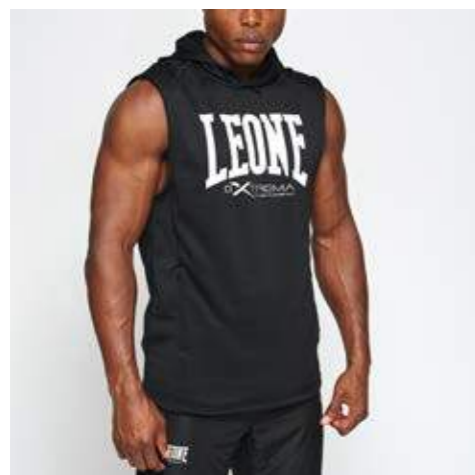

ABX110 NERO BLACK SIZE 2XS XS S M L XL 2XL 3XL 4XL

QUICK VIEW CHART: CODICI / COLORI / TAGLIE - CODES / COLORS / SIZES

SMANICATO CON CAPPUCCIO HOODED SLEEVELESS SWEATSHIRT

ABX110
LOGO

GENERE - GENDER unisex

MATERIALI 100% POLIESTERE
MATERIALS 100% POLYESTER

Perfetto per il riscaldamento e l'allenamento outdoor. Dotato di ampio giromanica per garantire la più completa libertà nei movimenti e completo di una pratica tasca centrale con zip.

Perfect for heating and outdoor training. Equipped with large armholes to ensure complete freedom of movement and complete with a practical central pocket with zip.

ABX111 NERO BLACK SIZE 2XS XS S M L XL 2XL 3XL 4XL

QUICK VIEW CHART: CODICI / COLORI / TAGLIE - CODES / COLORS / SIZES

FELPA CON CAPPUCCIO HOODED SWEATSHIRT

ABX111
LOGO

GENERE - GENDER unisex

MATERIALI 100% POLIESTERE
MATERIALS 100% POLYESTER

La felpa Logo è un capo comodo e versatile. 100% in poliestere, è la scelta perfetta di chi è alla ricerca di un capo multifunzionale. Ottimo per l'allenamento ma anche fuori dalla palestra.

The Logo sweatshirt is a comfortable and versatile garment. 100% polyester, it is the perfect choice for those looking for a multifunctional garment. Excellent for training but also outside the gym.