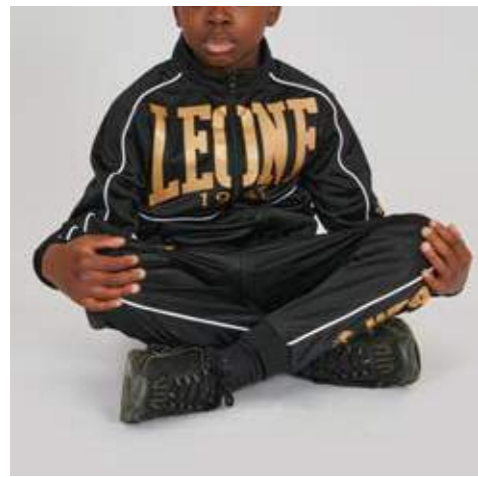

AB300J NERO BLACK **SIZE** CM S 113-122 M 122-128 L 128-137 XL 137-147 2XL -

QUICK VIEW CHART: CODICI / COLORI / TAGLIE - CODES / COLORS / SIZES

COMPLETO TUTA
FULL TRACKSUIT
AB300J
PREMIUM J

GENERE - GENDER
bambino
kids

MATERIALI 100% POLIESTERE
MATERIALS 100% POLYESTER

Comoda, pratica e di impatto. Il grande logo sul petto e le rifiniture dorate la impreziosiscono e la rendono una tuta adatta per coloro che vogliono distinguersi. In questa versione junior in tutto per tutto uguale a quella per adulti.

Comfortable, practical and impactful. The large logo on the chest and the golden finishes embellish it and make it suitable for those who want to stand out. In this junior version in all respects the same as the adult one.