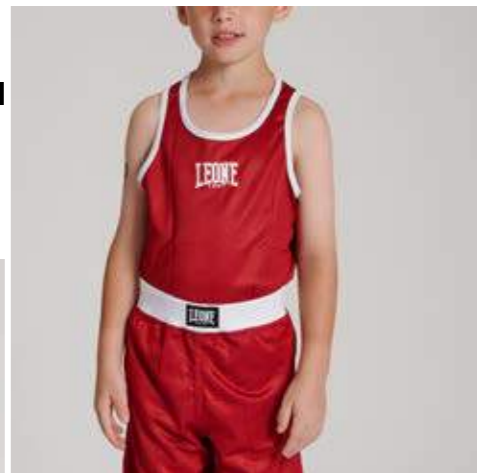

CANOTTIERA BOXE
BOXING TANK

AB214J DOUBLE FACE J

GENERE - GENDER
bambino
kids

Canottiera da boxe double face, perfetta per l'allenamento e per le gare: da un lato color blu, dall'altro rossa. La scelta dei piccoli fighter che fanno i primi passi sul ring!
Double-sided boxing vest, perfect for training and competitions: one side blue, the other red. The choice of little fighters taking their first steps in the ring!

- "Lightweight polyester, dries quickly."
- Double-sided for versatility during competitions."

AB215J	ROSSO-BLU RED-BLUE	SIZE	S	M	L	XL	2XL
			113/122 CM	122/128 CM	128/137 CM	137/147 CM	-13Y

QUICK VIEW CHART: CODICI / COLORI / TAGLIE - CODES / COLORS / SIZES

AB215J DOUBLE FACE J

GENERE - GENDER
bambino
kids

Pantaloncino da boxe double face, perfetto per l'allenamento e per le gare: da un lato color blu, dall'altro rosso. La scelta dei piccoli fighter che fanno i primi passi sul ring!
Double-sided boxing shorts, perfect for training and competitions: one side blue, the other red. The choice of little fighters taking their first steps in the ring!

MATERIALI MATERIALS
100% POLIESTERE
100% POLYESTER