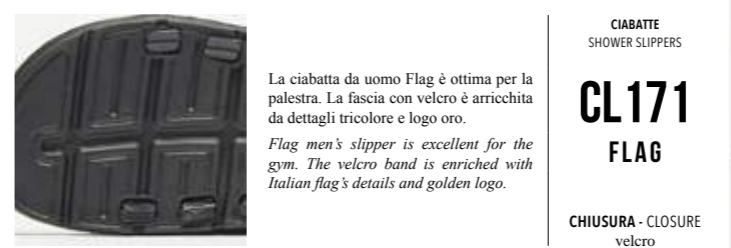

MATERIALI ESTERNO: 100% MICROFIBRA PL
OUT. FABRIC: 100% PL MICROFIBER

SUOLA INTERNA: 100% EVA
INSOLE: 100% EVA

SUOLA ESTERNA: 100% SBR
OUTSOLE: 100% RUBBER

QUICK VIEW CHART: CODICI / COLORI / TAGLIE - CODES / COLORS / SIZES