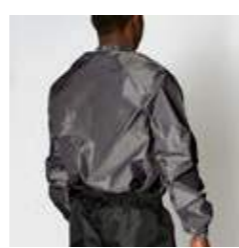

AB721 NERO BLACK SIZE 2XS XS S M L XL 2XL 3XL 4XL

QUICK VIEW CHART: CODICI / COLORI / TAGLIE - CODES / COLORS / SIZES

CANOTTIERA BOXE BOXING TANK
AB721
ITALY
GENERE - GENDER unisex

100% poliestere traspirante, con inserti laterali bicolore e label classica applicata sul petto. Giro manica ampliato per agevolare i movimenti sia in fase di allenamento che sul ring.
Boxing singlet 100% breathable polyester with lateral two-tone side inserts and classical label applied on the chest. Armhole expanded to facilitate movement both during the workout and in the ring.

MATERIALI 100% POLIESTERE
MATERIALS 100% POLYESTER

AB739 NERO BLACK SIZE 2XS XS S M L XL 2XL 3XL 4XL

QUICK VIEW CHART: CODICI / COLORI / TAGLIE - CODES / COLORS / SIZES

PANTALONCINO BOXE BOXING SHORTS
AB739
ITALY
GENERE - GENDER unisex

100% poliestere traspirante, con inserti laterali bicolore e applicazione "ITALIAN BOXING STYLE". Label classica cucita sulla cintura elasticizzata.
100% breathable polyester, with two-tone side inserts and "ITALIAN BOXING STYLE" application. Classic label sewn on the elastic belt.

MATERIALI 100% POLIESTERE
MATERIALS 100% POLYESTER

AB733 NERO BLACK SIZE 2XS XS S M L XL 2XL 3XL 4XL

AB733 BIANCO WHITE SIZE 2XS XS S M L XL 2XL 3XL 4XL

QUICK VIEW CHART: CODICI / COLORI / TAGLIE - CODES / COLORS / SIZES

PANTALONCINO BOXE BOXING SHORTS
AB733
ITALY
GENERE - GENDER unisex

Pantaloncino da boxe in satin con cintura tricolore e applicazione del logo ricamato sul fianco destro.
Boxing shorts in satin with the Italian flag on the belt and application of the logo embroidered on the right side.

MATERIALI 100% SATIN POLIESTERE
MATERIALS 100% SATIN POLYESTER

AB295 GRIGIO - NERO GREY - BLACK SIZE 2XS-XS S/M L/XL 2XL-3XL 4XL

QUICK VIEW CHART: CODICI / COLORI / TAGLIE - CODES / COLORS / SIZES