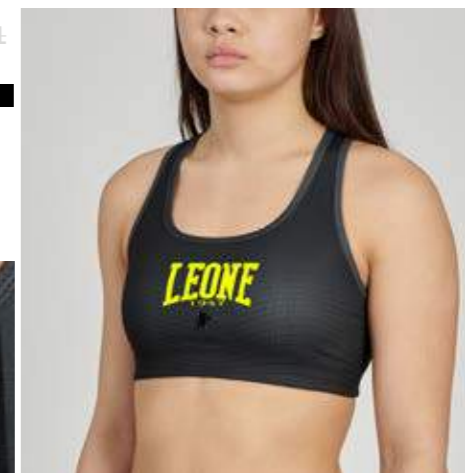

TOP DONNA
SPORTS BRA

AB856
WAVES

GENERE - GENDER
donna
woman

Comodo top da allenamento con imbottiture estraibili che riprende gli elementi caratteristici della linea Waves.

Comfortable training top with removable padding that features the characteristic elements of the Waves line.

MATERIALI 88% POLIESTERE / 12% ELASTAN
MATERIALS 88% POLYESTER / 12% ELASTANE

- Con coppe estraibili.
- Sostegno medio.
- Ottimo per l'allenamento.

- With stable cups.
- Medium support.
- Great for training.

AB815

NERO
BLACK

SIZE 2XS XS S M L XL 2XL 3XL 4XL

QUICK VIEW CHART: CODICI / COLORI / TAGLIE - CODES / COLORS / SIZES