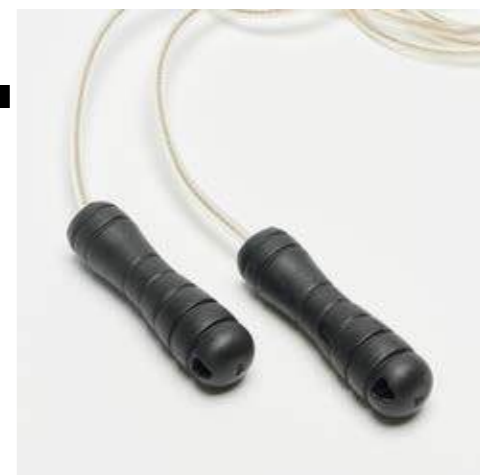

AT829 NERO BLACK **SIZE** PESO - WEIGHT 325 G - 11.5 OZ DIAMETRO - DIAMETER 9 MM - 3/8" LUNGHEZZA - LENGTH 260 CM - 8.5 FT

QUICK VIEW CHART: CODICI / COLORI / TAGLIE - CODES / COLORS / SIZES

MADE IN ITALY

CORDA SALTO JUMP ROPE

AT829 NYLON 9

INTENSIVE USE Per l'atleta esperto. For experienced athletes.

Corda da salto professionale in nylon con treccia in acciaio. Il diametro di 9 mm consente una maggior pesantezza della corda e quindi velocità durante l'allenamento.

Professional jump rope with integrated steel soul; covered by nylon PA to increase speed and longevity.

MATERIALI CORDA: 100% NYLON + ACCIAIO ROPE: 100% NYLON + STAINLESS STEEL

MANICI: 100% NYLON HANDLES: 100% NYLON