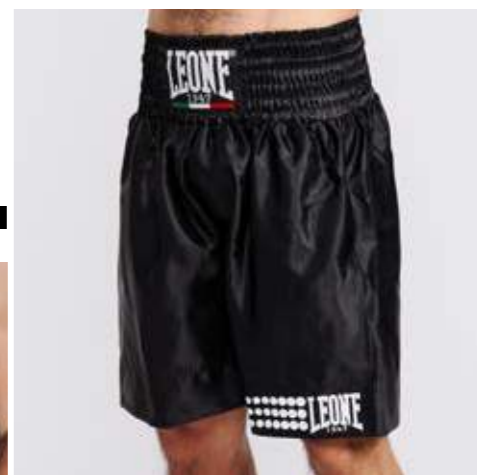

AB737

GENERE - GENDER
unisex

Pantaloncino da boxe in satin con grafica abbinabile alla canottiera da boxe AB726.

Satin boxing shorts with graphics that can be combined with the AB726 boxing singlet.