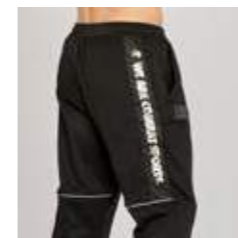

COMPLETO TUTA
FULL TRACKSUIT

AB300 PREMIUM

GENERE - GENDER
unisex

La tuta AB300 è comoda, pratica e di impatto. Il grande logo sul petto la rende una tuta adatta per coloro che vogliono distinguersi indossando un capo mai banale.

The AB300 suit is comfortable, practical and impactful. The large logo on the chest and the golden finishes embellish it make it suitable for those who want to stand out wearing a never banal garment.

MATERIALI
MATERIALS 100% POLIESTERE
100% POLYESTER

- Stampe e dettagli dorati a contrasto.
- Dotata di polsini alla caviglia e sui polsi.
- Zip completa sul petto.

AB300 NERO BLACK
SIZE 2XS XS S M L XL 2XL 3XL 4XL

AB300 BIANCO WHITE
SIZE 2XS XS S M L XL 2XL 3XL 4XL

QUICK VIEW CHART: CODICI / COLORI / TAGLIE - CODES / COLORS / SIZES

- Contrasting golden prints and details.
- Equipped with ankle cuffs and cuffs.
- Full zip on the chest.

COMPLETO TUTA
FULL TRACKSUIT

AB796 ITALY

GENERE - GENDER
unisex

Tuta completa sportiva in poliestere. Facile da indossare grazie alla zip integrale. Bordi in costina e loghi ricamati. Regular fit.

Polyester complete tracksuit. Easy to wear by the full zip system. Cotton wrist and ankle bands. Embroidered logos. Regular fit.

MATERIALI
MATERIALS 100% POLIESTERE
100% POLYESTER

- Disponibile in diversi colori, tutti con dettagli che richiamano il tricolore.
- Dotata di polsini alla caviglia e sui polsi.
- Zip completa sul petto.

AB796 NERO BLACK
SIZE 2XS XS S M L XL 2XL 3XL 4XL

QUICK VIEW CHART: CODICI / COLORI / TAGLIE - CODES / COLORS / SIZES

- Available in different colors, all with details that recall the Italian flag.
- Equipped with ankle cuffs and cuffs.
- Full zip on the chest.

AB312 NERO BLACK
SIZE 2XS XS S M L XL 2XL 3XL 4XL

QUICK VIEW CHART: CODICI / COLORI / TAGLIE - CODES / COLORS / SIZES