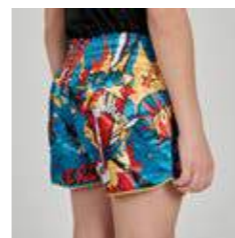

ABJ02	BIANCO WHITE	SIZE	S	M	L	XL	2XL
			5/6Y	7/8Y	9/10Y	11/12Y	-13Y
ABJ02	AZZURRO LIGHT BLUE	SIZE	S	M	L	XL	2XL
			5/6Y	7/8Y	9/10Y	11/12Y	-13Y

QUICK VIEW CHART: CODICI / COLORI / TAGLIE - CODES / COLORS / SIZES