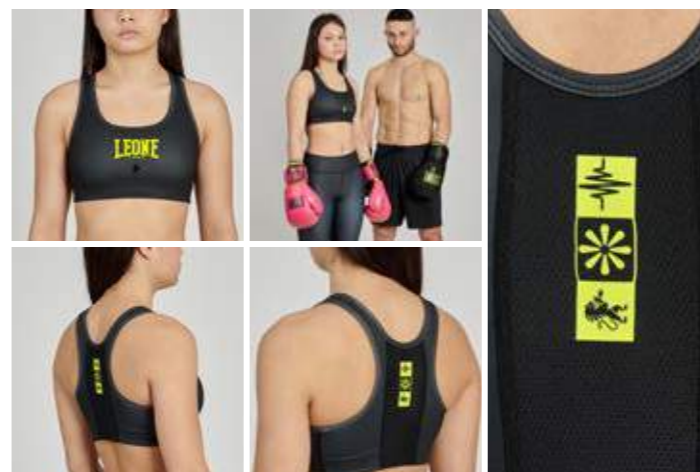

TOP DONNA
SPORTS BRA

AB856
WAVES

GENERE - GENDER
donna
woman

Comodo top da allenamento con imbottiture estraibili che riprende gli elementi caratteristici della linea Waves.

Comfortable training top with removable padding that features the characteristic elements of the Waves line.

MATERIALI 88% POLIESTERE / 12% ELASTAN
MATERIALS 88% POLYESTER / 12% ELASTANE

- Con coppe estraibili.
- Sostegno medio.
- Ottimo per l'allenamento.

- With stable cups.
- Medium support.
- Great for training.

AB815

NERO
BLACK

SIZE 2XS XS S M L XL 2XL 3XL 4XL

QUICK VIEW CHART: CODICI / COLORI / TAGLIE - CODES / COLORS / SIZES