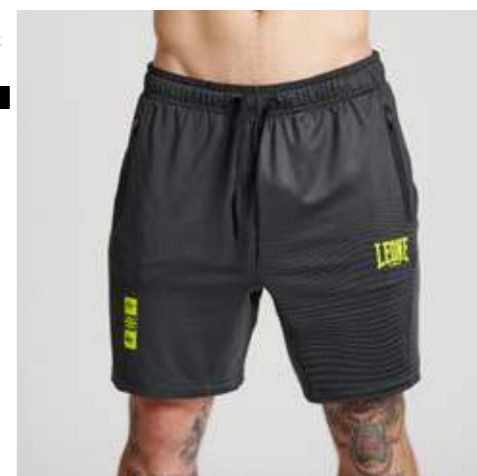

AB952 BLU BLUE SIZE 2XS XS S M L XL 2XL 3XL 4XL

AB952 NERO BLACK SIZE 2XS XS S M L XL 2XL 3XL 4XL

AB952 BIANCO WHITE SIZE 2XS XS S M L XL 2XL 3XL 4XL

QUICK VIEW CHART: CODICI / COLORI / TAGLIE - CODES / COLORS / SIZES