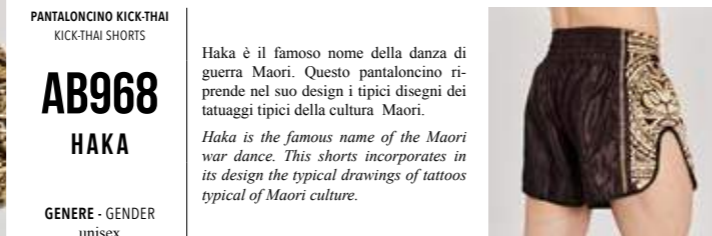

MADE IN THAILAND

AB968	NERO BLACK	SIZE	2XS	XS	S	M	L	XL	2XL	3XL	4XL
--------------	---------------	-------------	-----	----	---	---	---	----	-----	-----	-----

QUICK VIEW CHART: CODICI / COLORI / TAGLIE - CODES / COLORS / SIZES