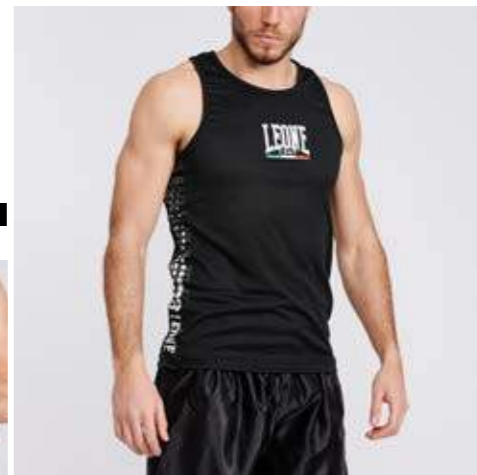

AB726

GENERE - GENDER
unisex

Canottiera da boxe in poliestere traspirante con applicazione di bande laterali in satin.

Boxing singlet made of breathable polyester fabric with application of satin side bands.

AB737	NERO BLACK	SIZE	2XS	XS	S	M	L	XL	2XL	3XL	4XL
AB737	ROSSO RED	SIZE	2XS	XS	S	M	L	XL	2XL	3XL	4XL
AB737	BLU BLUE	SIZE	2XS	XS	S	M	L	XL	2XL	3XL	4XL

QUICK VIEW CHART: CODICI / COLORI / TAGLIE - CODES / COLORS / SIZES