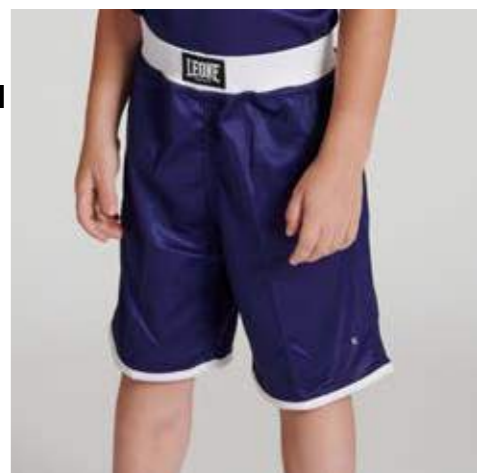

PANTALONCINO BOXE
BOXING SHORTS