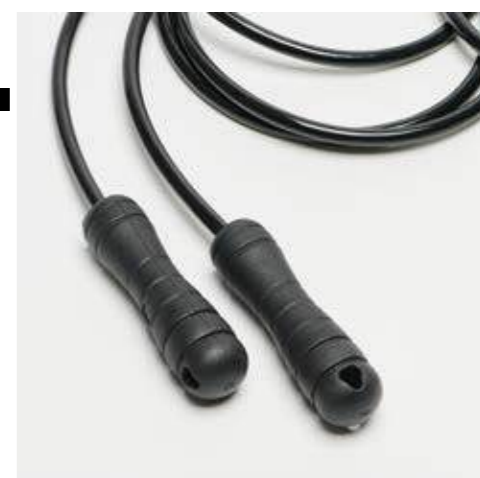

AT700 NERO BLACK **SIZE** LARGHEZZA - WIDTH 75 CM ALTEZZA - HEIGHT 65 CM PROFONDITÀ - DEPTH 75 CM

QUICK VIEW CHART: CODICI / COLORI / TAGLIE - CODES / COLORS / SIZES

ATTACCO A MURO WALL STRUCTURE

AT700

Supporto da parete per sacco da boxe. Il supporto a parete può essere utilizzato sia a casa che in palestra. Adatto per tutti i sacchi da boxe con peso massimo di 70 kg. Viteria inclusa nella confezione. Non adatto per pareti sottili o in gesso.

Bag wall structure. The wall support can be used both at home and in the gym. Suitable for all punching bags with a max weight of 70 kg. Bolts, screws and caps are included in the package. Not suitable for thin or plasterboard wall.

MATERIALI 100% ACCIAIO MATERIALS 100% STEEL

AT702 NERO BLACK **SIZE** PROFONDITÀ - DEPTH 40 CM ALTEZZA - HEIGHT 50 CM DIAMETRO - DIAMETER 60 CM

QUICK VIEW CHART: CODICI / COLORI / TAGLIE - CODES / COLORS / SIZES

STRUTTURA PER PERA VELOCE SPEED BAG PLATFORM

AT702

Struttura per pera veloce, regolabile in altezza per incontrare le esigenze di ogni atleta. Ottima per allenare la tua coordinazione, velocità e tempo di reazione. Viti di fissaggio e attacco a snodo inclusi. Pera veloce NON inclusa.

Height-adjustable speed bag platform, height adjustable to meet the needs of every athlete. Great for training your coordination, speed and reaction time. Fixing screws and swivel included. Speed bag NOT included.

MATERIALI SUPPORTO A MURO: 100% ACCIAIO WALL MOUNT: 100% STEEL

PIATTAFORMA: 100% LEGNO PLATFORM: 100% WOOD

AT703 NERO BLACK **SIZE** LUNGHEZZA STAFFA - BRACKET LENGTH 15 CM LARGHEZZA STAFFA - BRACKET WIDTH 4 CM

QUICK VIEW CHART: CODICI / COLORI / TAGLIE - CODES / COLORS / SIZES

ATTACCO A SOFFITTO PUNCH BAG CEILING MOUNT

AT703