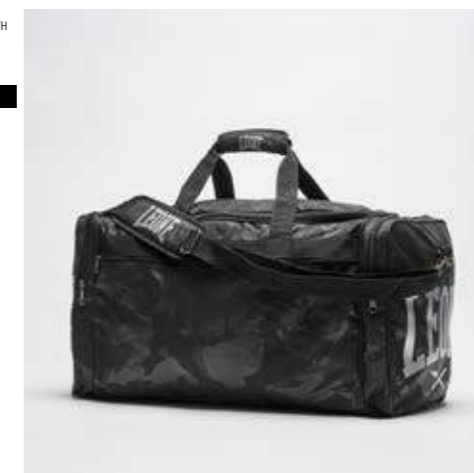

Practical rectangular bag of the Camoblack line, excellent for containing everything you need for the gym thanks to its 55 liters is an extremely versatile bag.

BORSONE
DUFFEL BAG

AC944 CAMOBLACK

CHIUSURA - CLOSURE
zip