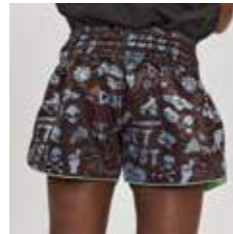

AB300J NERO BLACK **SIZE** CM S 113-122 M 122-128 L 128-137 XL 137-147 2XL -

QUICK VIEW CHART: CODICI / COLORI / TAGLIE - CODES / COLORS / SIZES

COMPLETO TUTA
FULL TRACKSUIT
AB300J
PREMIUM J

GENERE - GENDER
bambino
kids

MATERIALI 100% POLIESTERE
MATERIALS 100% POLYESTER

Comoda, pratica e di impatto. Il grande logo sul petto e le rifiniture dorate la impreziosiscono e la rendono una tuta adatta per coloro che vogliono distinguersi. In questa versione junior in tutto per tutto uguale a quella per adulti.

Comfortable, practical and impactful. The large logo on the chest and the golden finishes embellish it and make it suitable for those who want to stand out. In this junior version in all respects the same as the adult one.