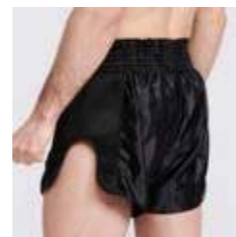

AB965 FLAG

GENERE - GENDER
unisex

Pantaloncino linea Flag. I dettagli ricercati come le label gommate e il tricolore sono stampate su tessuto satin leggero e comodo, perfetto per l'allenamento.

Flag line shorts. Sophisticated details such as the rubberized labels and the Italian flag are printed on light and comfortable satin fabric, perfect for training.