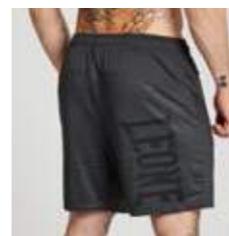

AB980
WAVES

GENERE - GENDER
unisex

MATERIALI 90% POLIESTERE / 10% ELASTAN
MATERIALS 90% POLYESTER / 10% ELASTANE

Pantaloncino da allenamento che riprende gli elementi caratteristici dell'intera linea Waves. Perfetto per l'allenamento in palestra.

Training shorts that incorporate the characteristic elements of the entire Waves line. Perfect for training in the gym.