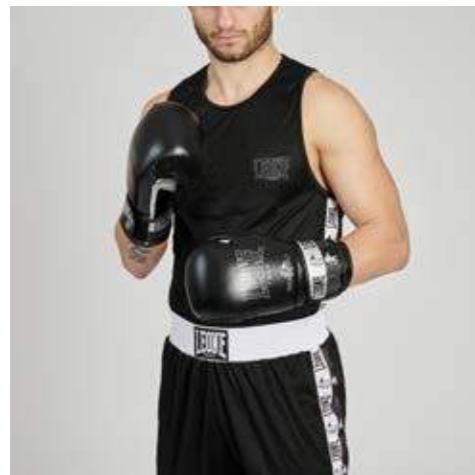

AB231
ICONIC

GENERE - GENDER
unisex

MATERIALI 100% POLIESTERE
MATERIALS 100% POLYESTER

- Canotta in leggero poliestere.
- Abbinabile a tutta la linea ICONIC.
- Comoda per l'allenamento e perfetta per gli incontri dilettantistici.

Canottiera da boxe in comodo poliestere. Leggera traspirante e perfetta per gli atleti che competono a livello dilettantistico: la cintura a contrasto è infatti progettata per permettere all'arbitraggio di vedere i colpi sotto la cintura più facilmente.

Boxing singlet in comfortable polyester. Lightweight, breathable and perfect for athletes who compete at an amateur level: the contrasting waistband is designed to allow referees to see the hits below the belt more easily.

AB231	NERO BLACK	SIZE	2XS	XS	S	M	L	XL	2XL	3XL	4XL
AB231	ROSSO RED	SIZE	2XS	XS	S	M	L	XL	2XL	3XL	4XL
AB231	BLU BLUE	SIZE	2XS	XS	S	M	L	XL	2XL	3XL	4XL

QUICK VIEW CHART: CODICI / COLORI / TAGLIE - CODES / COLORS / SIZES