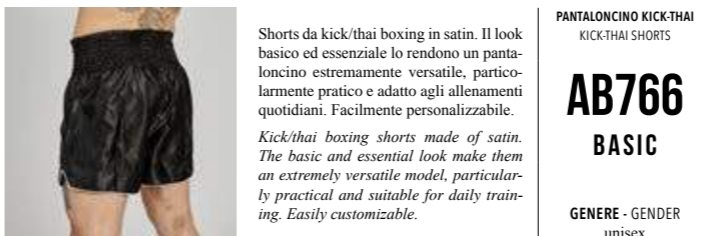

MATERIALI
MATERIALS

100% SATIN POLIESTERE
100% SATIN POLYESTER

- Disponibili in diversi colori.
- Adatti a tutte le discipline combat.

- Available in different colors.
- Suitable for all combat disciplines.

AB766	NERO BLACK	SIZE	2XS	XS	S	M	L	XL	2XL	3XL	4XL

QUICK VIEW CHART: CODICI / COLORI / TAGLIE - CODES / COLORS / SIZES

MATERIALI
MATERIALS

100% SATIN POLIESTERE
100% SATIN POLYESTER

PANTALONCINO KICK-THAI
KICK-THAI SHORTS

AB766 BASIC

GENERE - GENDER unisex

Shorts da kick/thai boxing in satin. Il look basilico ed essenziale lo rendono un pantaloncino estremamente versatile, particolarmente pratico e adatto agli allenamenti quotidiani. Facilmente personalizzabile.

Kick/thai boxing shorts made of satin. The basic and essential look make them an extremely versatile model, particularly practical and suitable for daily training. Easily customizable.